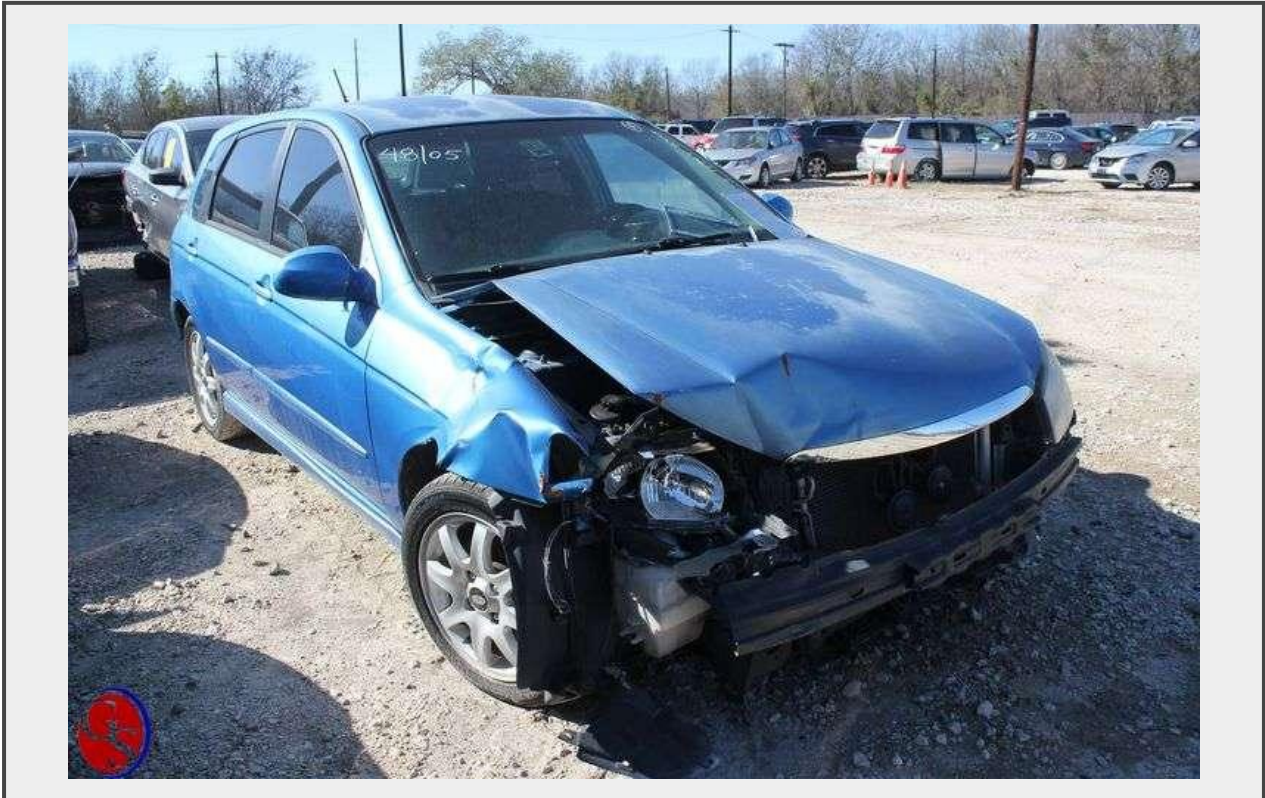

**Sale Name:** Southside Wrecker & Austin Police Department Auction

**LOT 48**

**Seller** Southside Wrecker

**Description**

2005 KIA SPRECTRA KNAFE161855085338 BLUE

**Quantity:** 1

<https://www.txauction.com/>